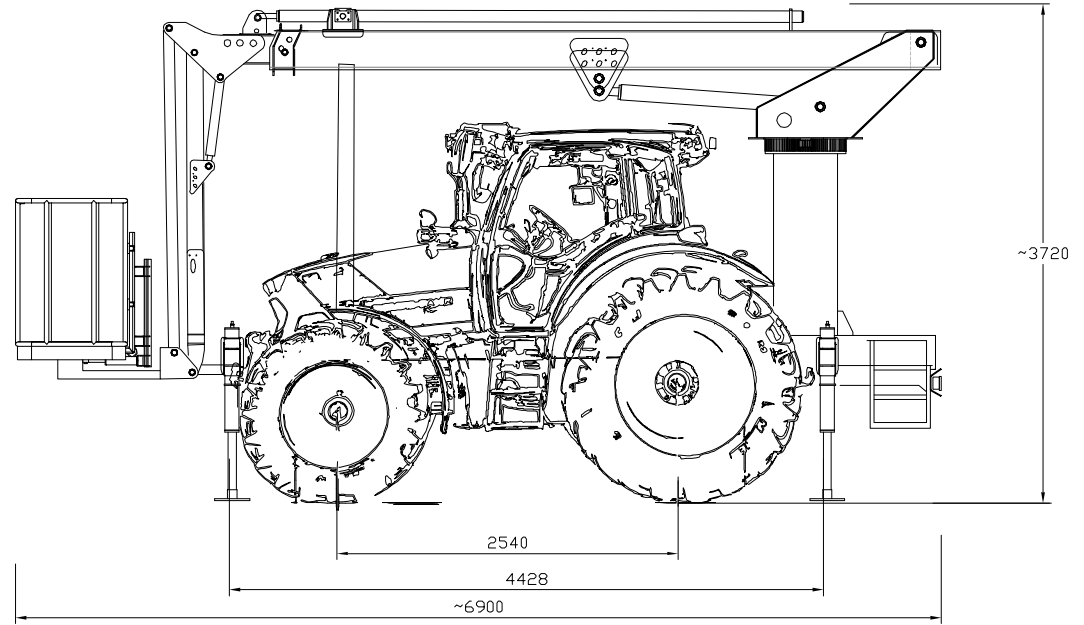

Resim Üzerinden Ölçü Almayınız / Don't take measurements on the pictures.

NOTE: DIMENSIONS AND DESIGN MAY VARY ACCORDING TO THE TRACTORS.

Tarih / Date

... / ... /

18 MT AERIAL TELESCOPIC PLATFORM TRACTOR DEUTZ FAHR 6 SERIE WB2540